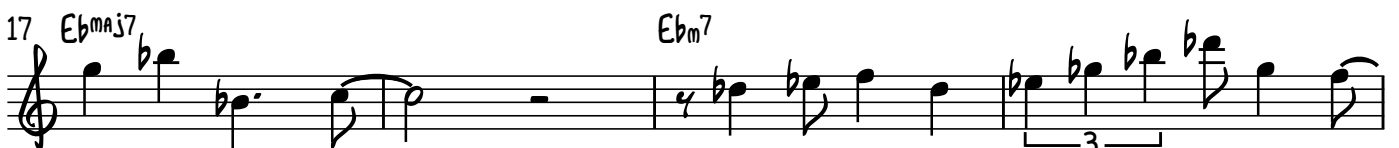

# GREEN DOLPHIN STREET

WARNE MARSH'S SOLO FROM THE ALBUM

*I'VE GOT A GOOD ONE FOR YOU*

BASS ONLY...

2  
29 Gm7 C7 Fm7 Bb7 Ebmaj7

DRUMS & PIANO IN

33 Ebmaj7 Ebm7

37 F7 E7 Ebmaj7